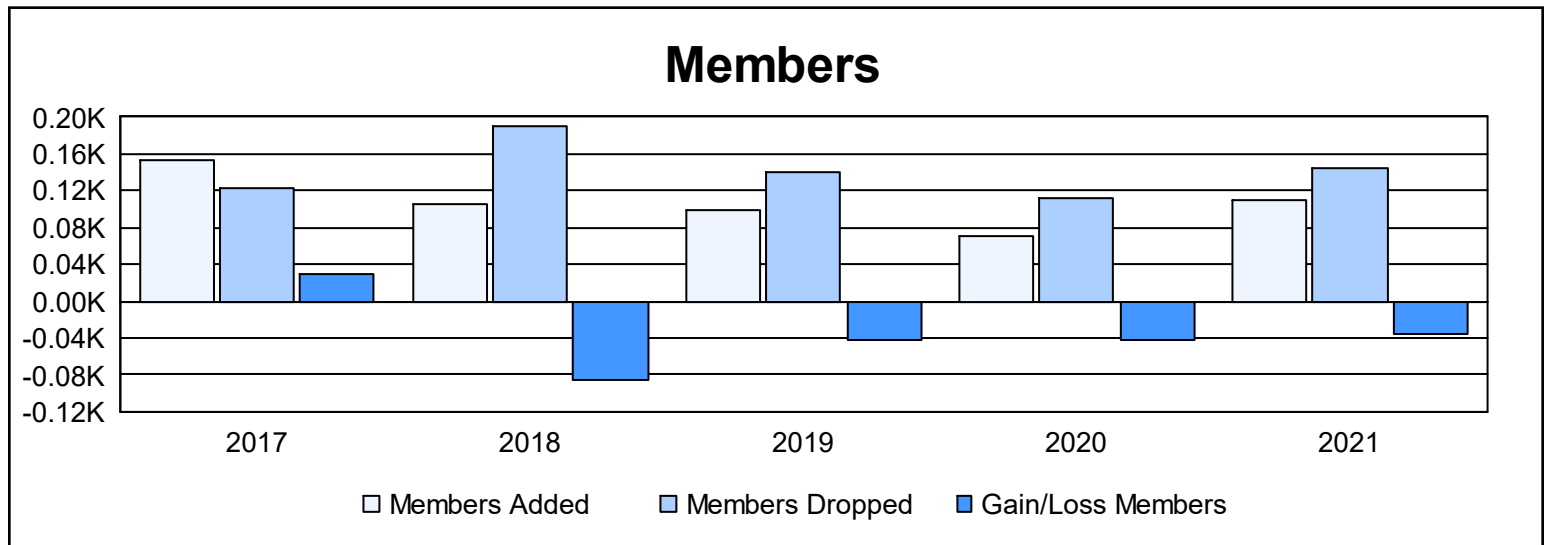

Year	New Clubs	Dropped Clubs	Gain/ Loss Clubs	New Members	Charter Members	Reinstate Members	Transfer Members	Total Member Added	Total Members Dropped	Gain/ Loss Members
2016-2017	0	0	0	148	0	2	3	153	123	30
2017-2018	1	1	0	80	21	0	5	106	191	-85
2018-2019	0	3	-3	90	0	2	6	98	140	-42
2019-2020	0	0	0	67	0	1	2	70	113	-43
2020-2021	1	1	0	80	14	3	12	109	145	-36
<b>Average</b>	<b>0</b>	<b>1</b>	<b>-1</b>	<b>93</b>	<b>7</b>	<b>2</b>	<b>6</b>	<b>107</b>	<b>142</b>	<b>-35</b>

### Membership Composition June 2021 Cumulative