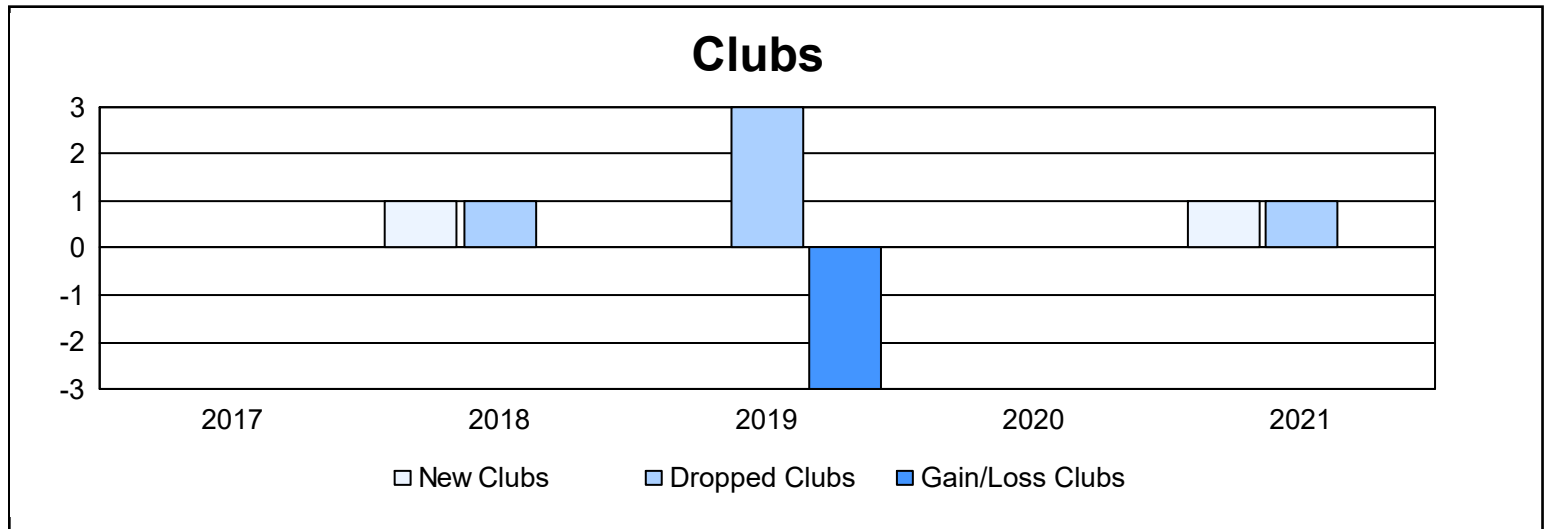

Year	New Clubs	Dropped Clubs	Gain/ Loss Clubs	New Members	Charter Members	Reinstate Members	Transfer Members	Total Member Added	Total Members Dropped	Gain/ Loss Members
2016-2017	0	0	0	148	0	2	3	153	123	30
2017-2018	1	1	0	80	21	0	5	106	191	-85
2018-2019	0	3	-3	90	0	2	6	98	140	-42
2019-2020	0	0	0	67	0	1	2	70	113	-43
2020-2021	1	1	0	80	14	3	12	109	145	-36
<b>Average</b>	<b>0</b>	<b>1</b>	<b>-1</b>	<b>93</b>	<b>7</b>	<b>2</b>	<b>6</b>	<b>107</b>	<b>142</b>	<b>-35</b>

### Membership Composition June 2021 Cumulative